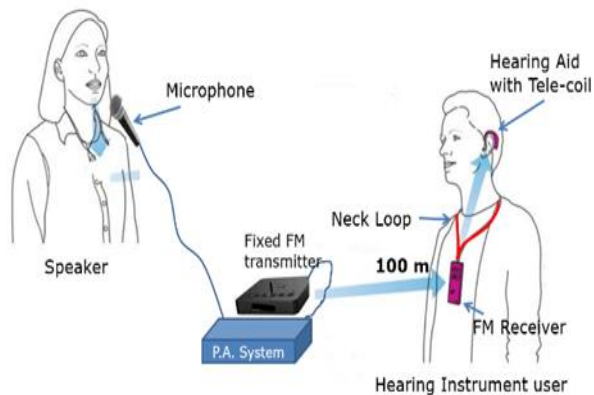

There are three general kinds of system:

1. Audio loop
2. Infrared system
3. FM system

Each system requires a transmitter which is then connected to a sound system if a church has it.

Audio Loop System

For the audio loop system, the electromagnetic wire (under the carpet or taped to floor) circles the room or part of it. Any person with a hearing aid or cochlear implant turns on the telecoil switch can hear the sound that are transmitted from the loop.

Infrared System and FM System

The latter two systems require the use of wireless personal receivers. They come with neckloop, behind-the-ear silhouette inductor, and ear buds. Ear buds are for those who don't wear hearing aids. The telecoils of hearing aids or cochlear implants pick up the sounds via neckloop and behind-the-ear silhouette inductor. The infrared system works through invisible light beams while the FM systems is done through radio waves.

Other

For Sunday school and small meetings, personal FM system is available. The system is usually a pocket transmitter with a microphone and a personal receiver with a neckloop. A conference table microphone can be plugged to the transmitter. Kits are available with one personal receivers or more for a group.

United Methodist Committee of Deaf and Hard of Hearing Ministries

AUDIO LOOP SYSTEM

FM SYSTEM

INFRARED SYSTEM