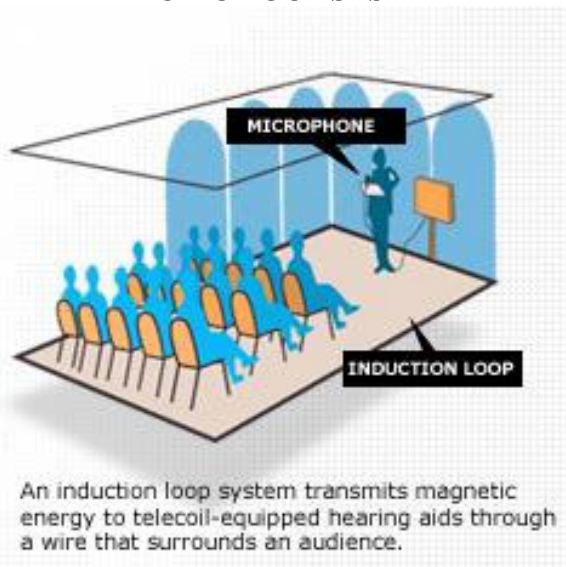

United Methodist Committee of Deaf and Hard of Hearing Ministries

AUDIO LOOP SYSTEM